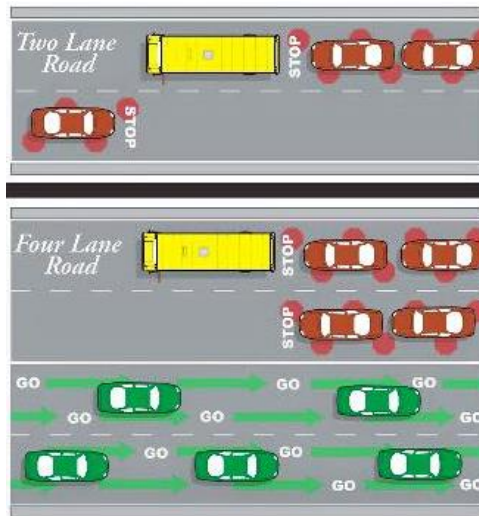

Motorists:

- The speed limit around schools is 20 mph. Please drive carefully.
- Please obey crossing guard commands.
- Cell phone usage is prohibited while driving on a roadway within a school speed zone.
- Yield to ALL pedestrians.
- On a two lane road, motorists must stop when a school bus is loading or unloading passengers in either direction. Motorists must remain stopped when the signal arm is extended and lights are flashing.